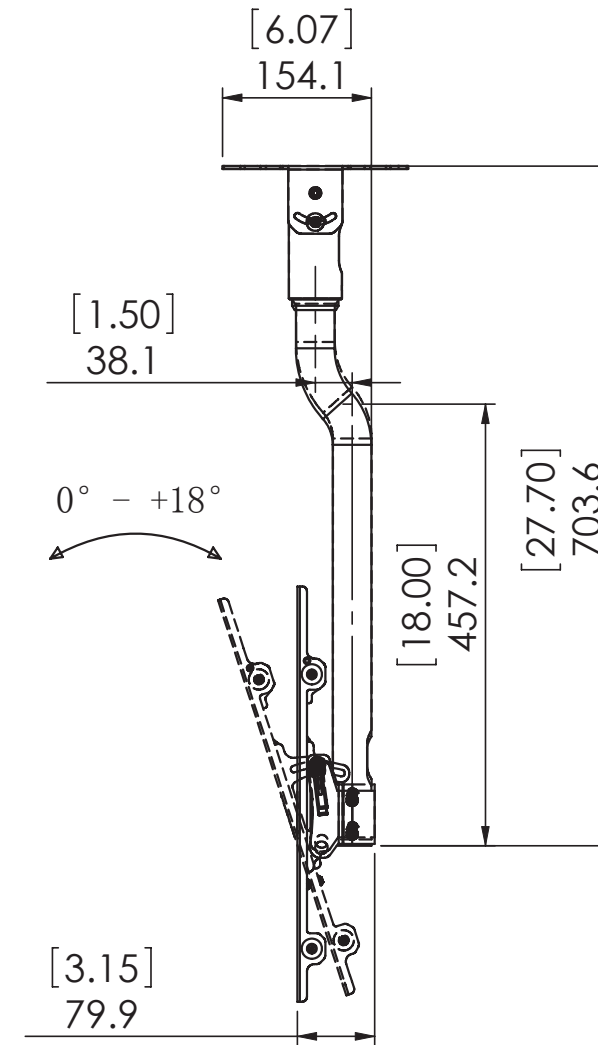

HD125CM64

NOTES: UNLESS OTHERWISE SPECIFIED

1. VESA STANDARD COMPATABILITY (WIDTH X HEIGHT): 200X100 / 200X200 / 200X400 / 300X400 / 400X400 / 600X400
2. MAXIMUM VESA MOUNTING CONFIGURATION: 600X400 MM
3. SCREEN SIZE COMPATABILITY: MOST 23"-70" SCREENS
4. MAXIMUM WEIGHT CAPACITY: 150 LBS (67.5 KG)
5. PRODUCT COLOR: BLACK
6. VIEWING ANGLE INCREMENTS: 0° , +18°