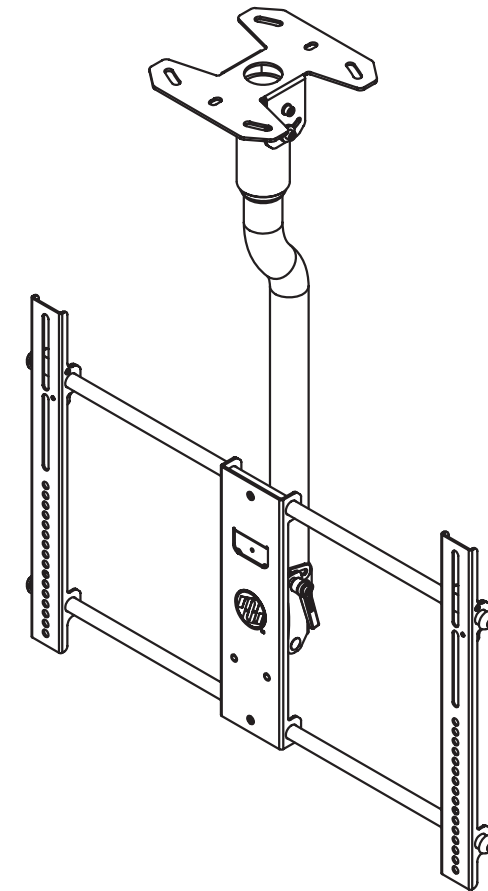

HD125CM64

NOTES: UNLESS OTHERWISE SPECIFIED

1. VESA STANDARD COMPATABILITY (WIDTH X HEIGHT): 200X100 / 200X200 / 200X400 / 300X400 / 400X400 / 600X400
2. MAXIMUM VESA MOUNTING CONFIGURATION: 600X400 MM
3. SCREEN SIZE COMPATABILITY: MOST 23"-70" SCREENS
4. MAXIMUM WEIGHT CAPACITY: 150 LBS (67.5 KG)
5. PRODUCT COLOR: BLACK
6. VIEWING ANGLE INCREMENTS: 0° , +18°