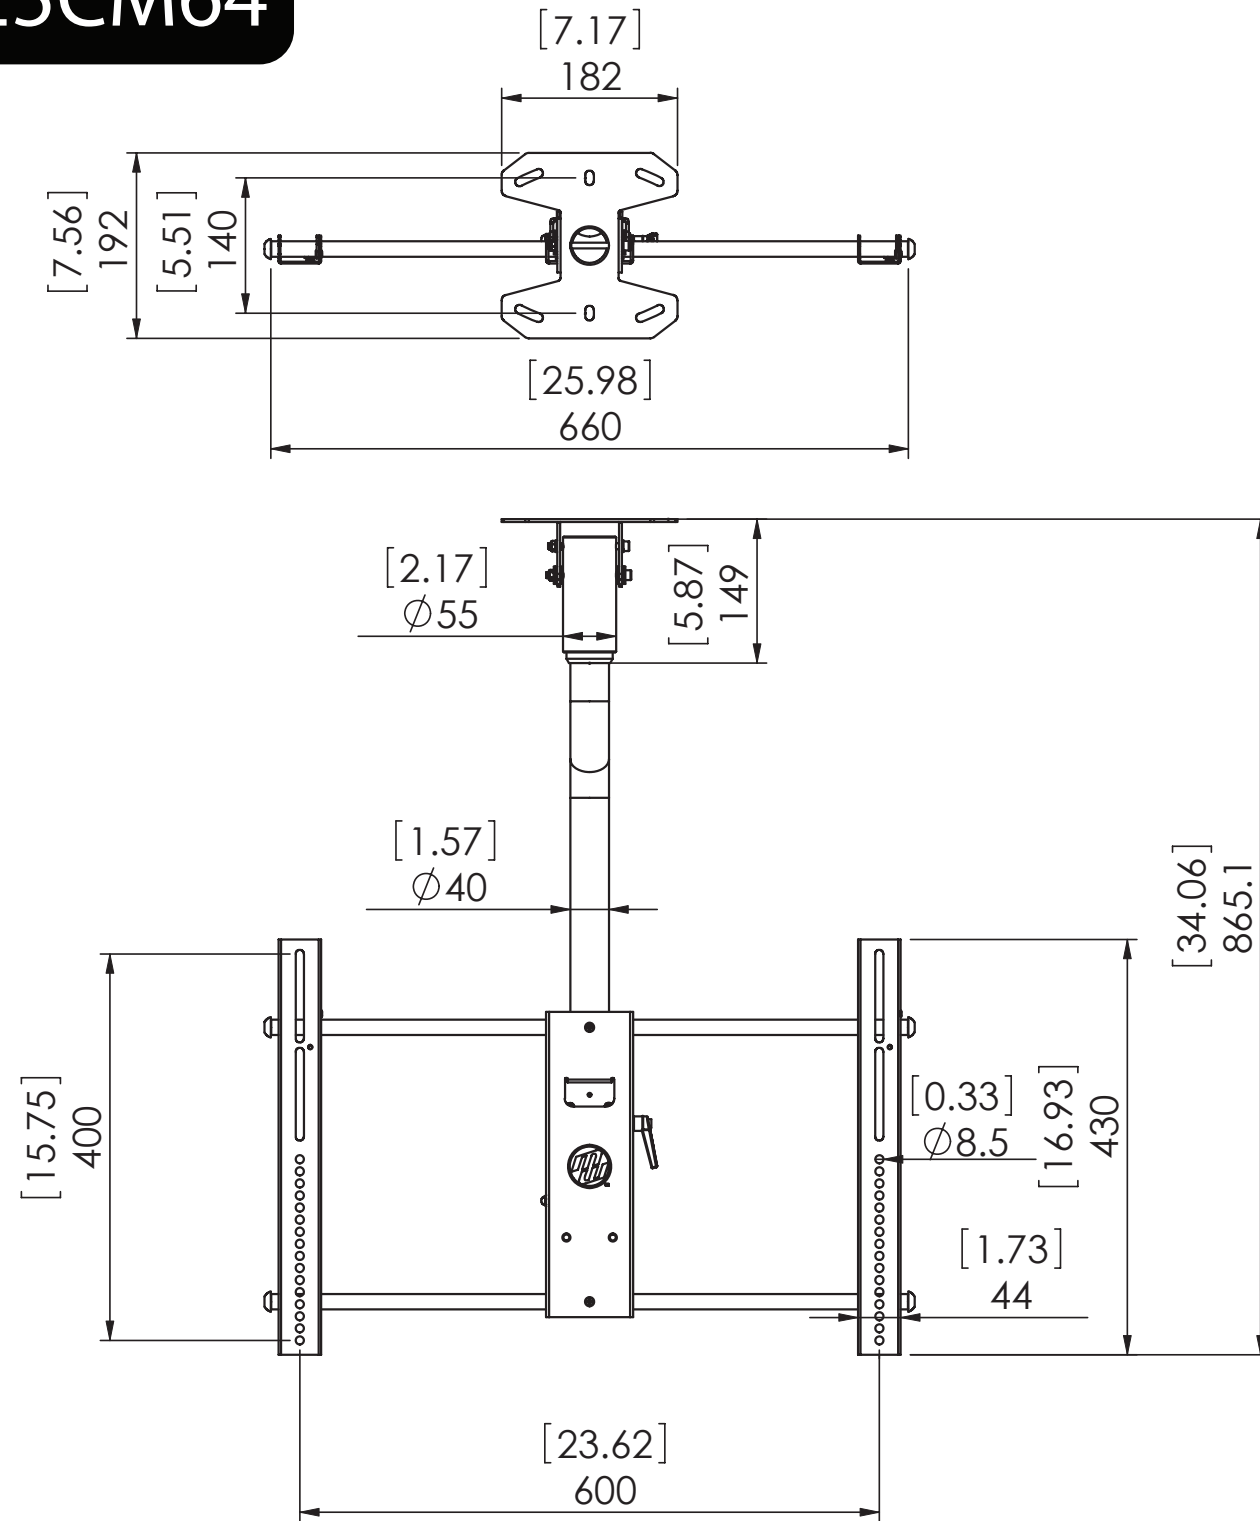

HD125CM64

NOTES: UNLESS OTHERWISE SPECIFIED

1. VESA STANDARD COMPATABILITY (WIDTH X HEIGHT): 200X100 / 200X200 / 200X400 / 300X400 / 400X400 / 600X400
2. MAXIMUM VESA MOUNTING CONFIGURATION: 600X400 MM
3. SCREEN SIZE COMPATABILITY: MOST 23"-70" SCREENS
4. MAXIMUM WEIGHT CAPACITY: 150 LBS (67.5 KG)
5. PRODUCT COLOR: BLACK
6. VIEWING ANGLE INCREMENTS: 0° , +18°